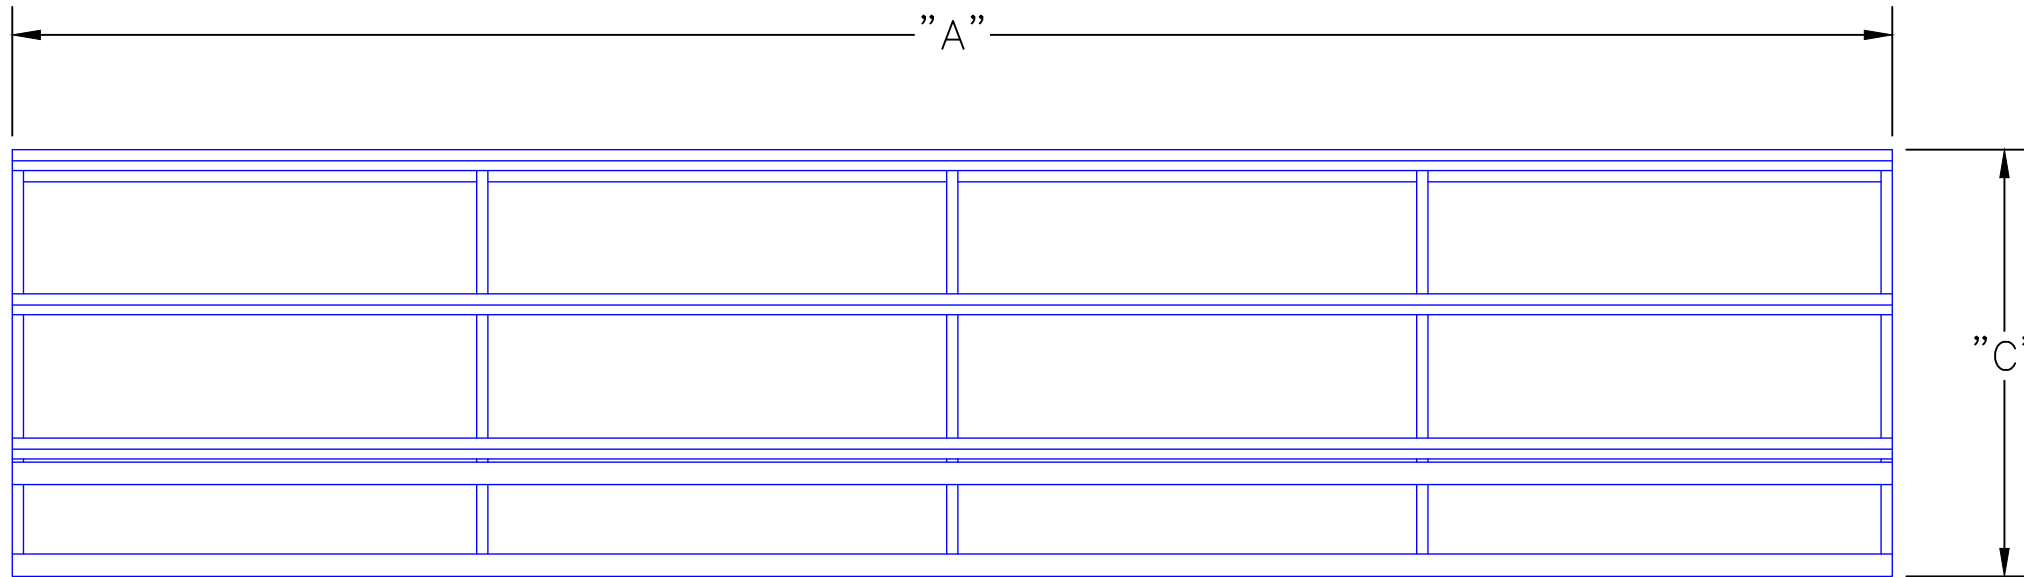

LFS - TR (WITH BOX)  
FRONT VIEW WITH STANDING SEAM

LFS - TR (WITH BOX)  
SIDE VIEW WITH STANDING SEAM

LFS - TR (WITH BOX)  
FRONT VIEW - FRAME ONLY

LFS - TR (WITH BOX)  
SIDE VIEW - FRAME ONLY

**LFS - TR CANOPY SYSTEM (WITH BOX)**